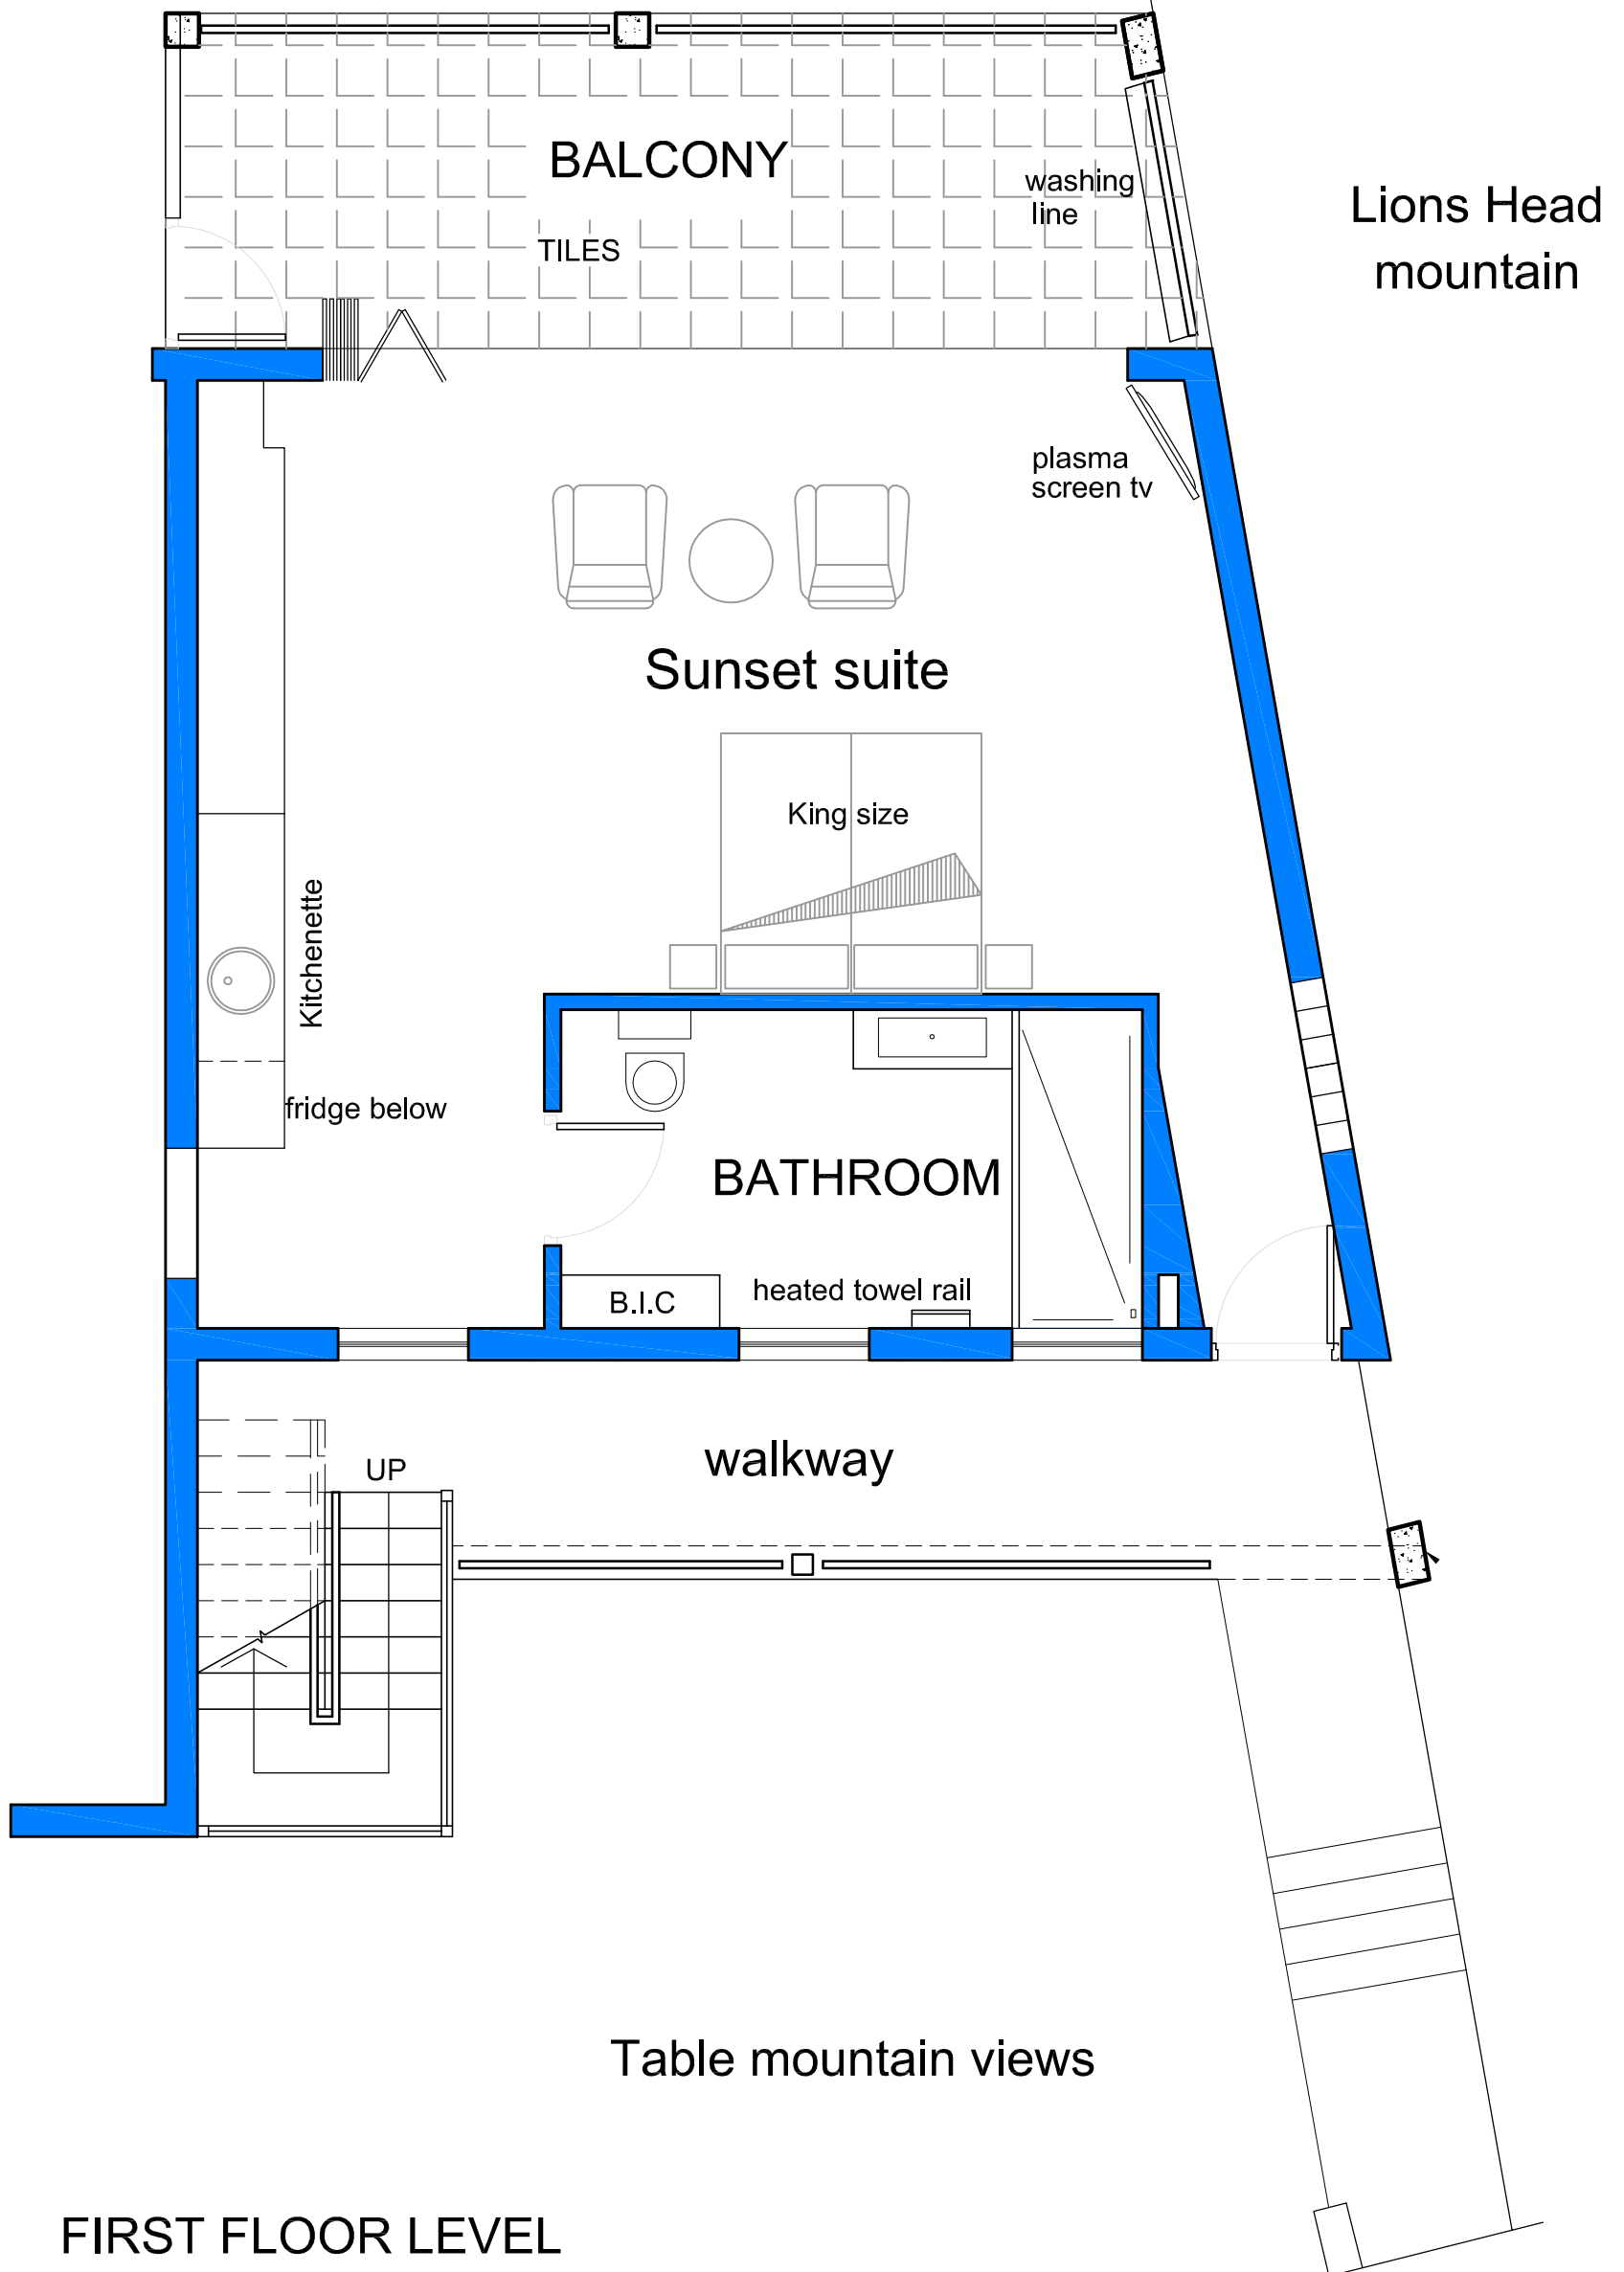

Sea Mount

2 RONTREE AVENUE CAMPS BAY

ocean views

FIRST FLOOR LEVEL